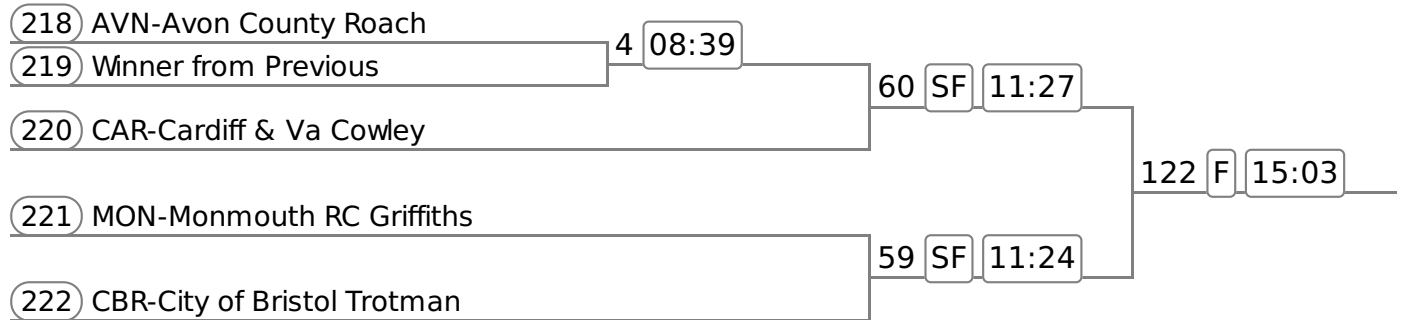

Event: 10 - W.MasE.4x-

216	AVN-Avon County Walker						
217	UPT-Upton RC Hammett	98	F	13:51			

Event: 11 - IM3.2x

Event: 12 - NOV.2x

Event: 13 - W.IM3.2x

Event: 14 - W.NOV.2x

Event: 15 - Mx.IM1.2x

Event: 16 - W.MasB.2x