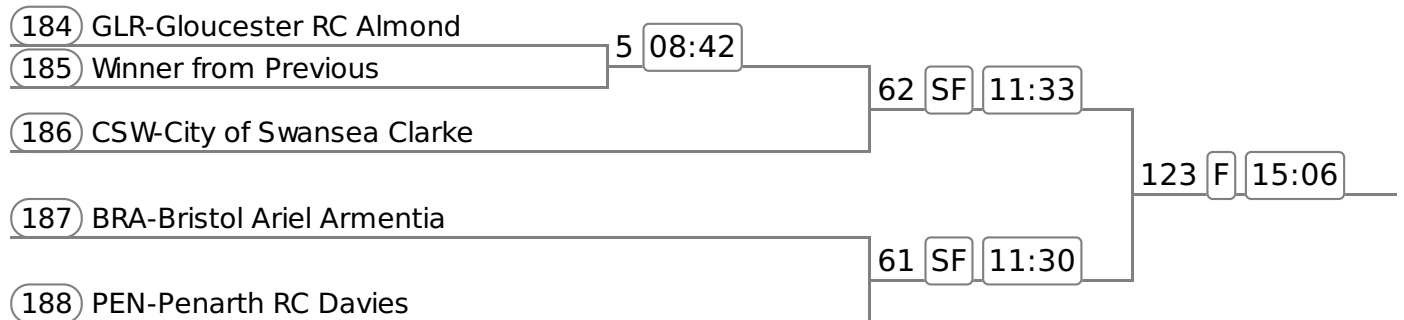

Event: 1 - Mx.IM1.8+

Event: 2 - IM3.4+

Event: 3 - NOV.4+

Event: 4 - W.IM3.4+

Event: 5 - W.IM3.4x-

Event: 6 - W.NOV.4+

Event: 7 - MasD.4+

207	MON-Monmouth RC Kirkpatrick						
208	WRR-Worcester RC Foulds	52	SF	11:03			
209	LLA-Llandaff RC McTeague						
210	AVN-Avon County Deakin	51	SF	11:00			
					118	F	14:51