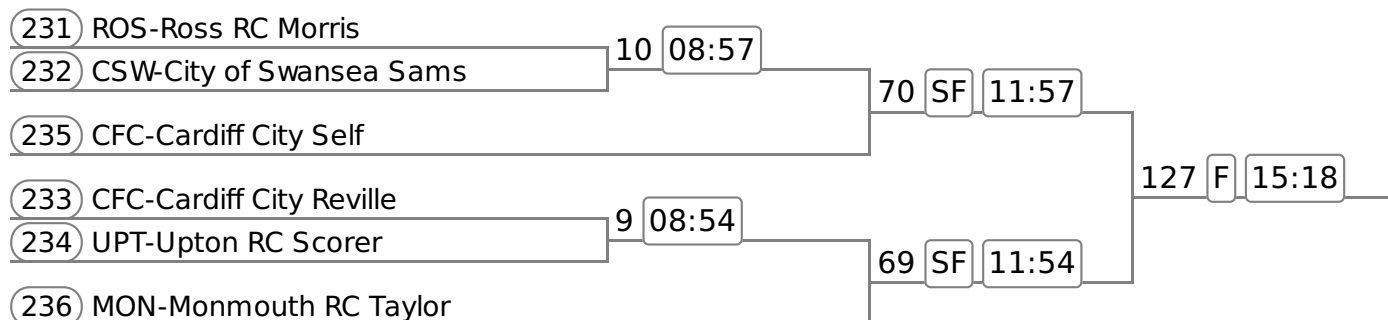

Event: 10 - W.MasE.4x-

216	AVN-Avon County Walker						
217	UPT-Upton RC Hammett	98	F	13:51			

Event: 11 - IM3.2x

Event: 12 - NOV.2x

Event: 13 - W.IM3.2x

Event: 14 - W.NOV.2x

Event: 15 - Mx.IM1.2x

Event: 16 - W.MasB.2x

Event: 17 - W.MasE.2x

Event: 18 - Mx.MasB.2x

Event: 19 - IM3.1x

Event: 20 - NOV.1x

Event: 21 - W.IM3.1x

Event: 22 - W.NOV.1x

Event: 23 - MasD.1x

Event: 24 - MasE.1x