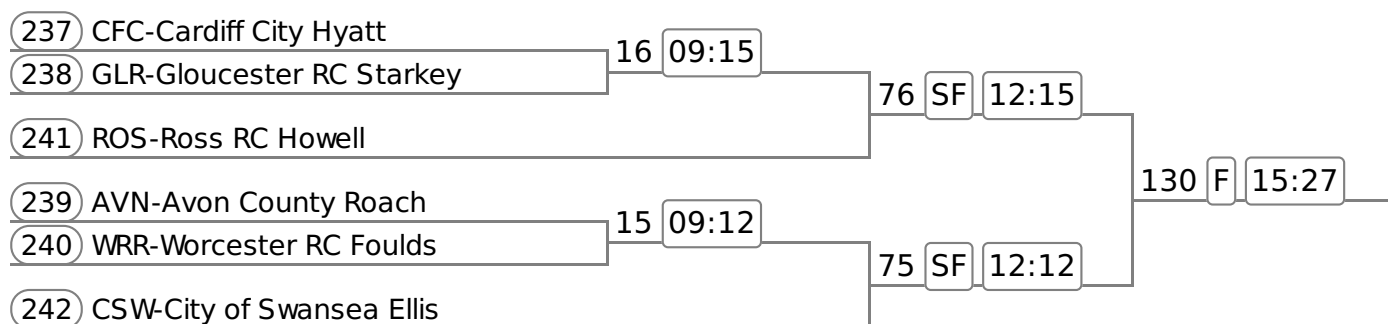

Event: 10 - W.MasE.4x-

216	AVN-Avon County Walker						
217	UPT-Upton RC Hammett	98	F	13:51			

Event: 11 - IM3.2x

Event: 12 - NOV.2x

Event: 13 - W.IM3.2x

Event: 14 - W.NOV.2x

Event: 15 - Mx.IM1.2x

Event: 16 - W.MasB.2x

Event: 17 - W.MasE.2x

Event: 18 - Mx.MasB.2x

Event: 19 - IM3.1x

Event: 20 - NOV.1x

Event: 21 - W.IM3.1x

Event: 22 - W.NOV.1x

Event: 23 - MasD.1x

Event: 24 - MasE.1x