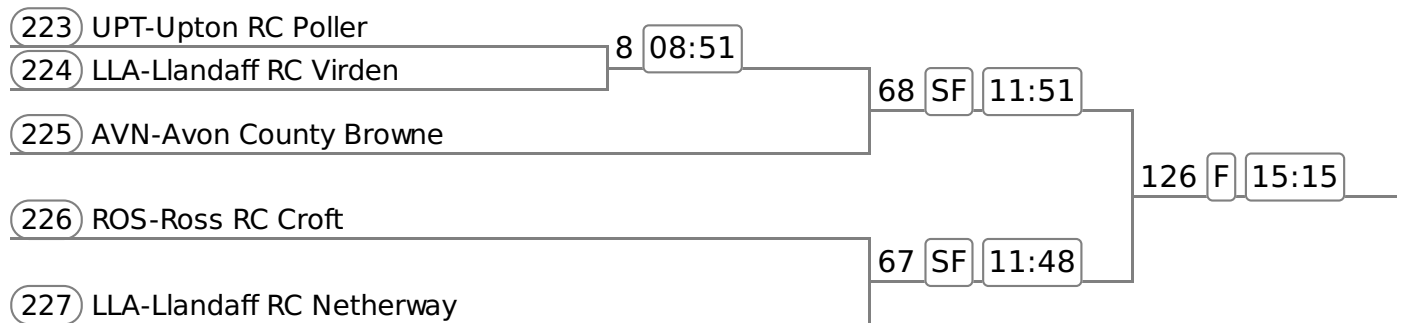

Event: 10 - W.MasE.4x-

216	AVN-Avon County Walker						
217	UPT-Upton RC Hammett	98	F	13:51			

Event: 11 - IM3.2x

Event: 12 - NOV.2x

Event: 13 - W.IM3.2x

Event: 14 - W.NOV.2x

Event: 15 - Mx.IM1.2x

Event: 16 - W.MasB.2x