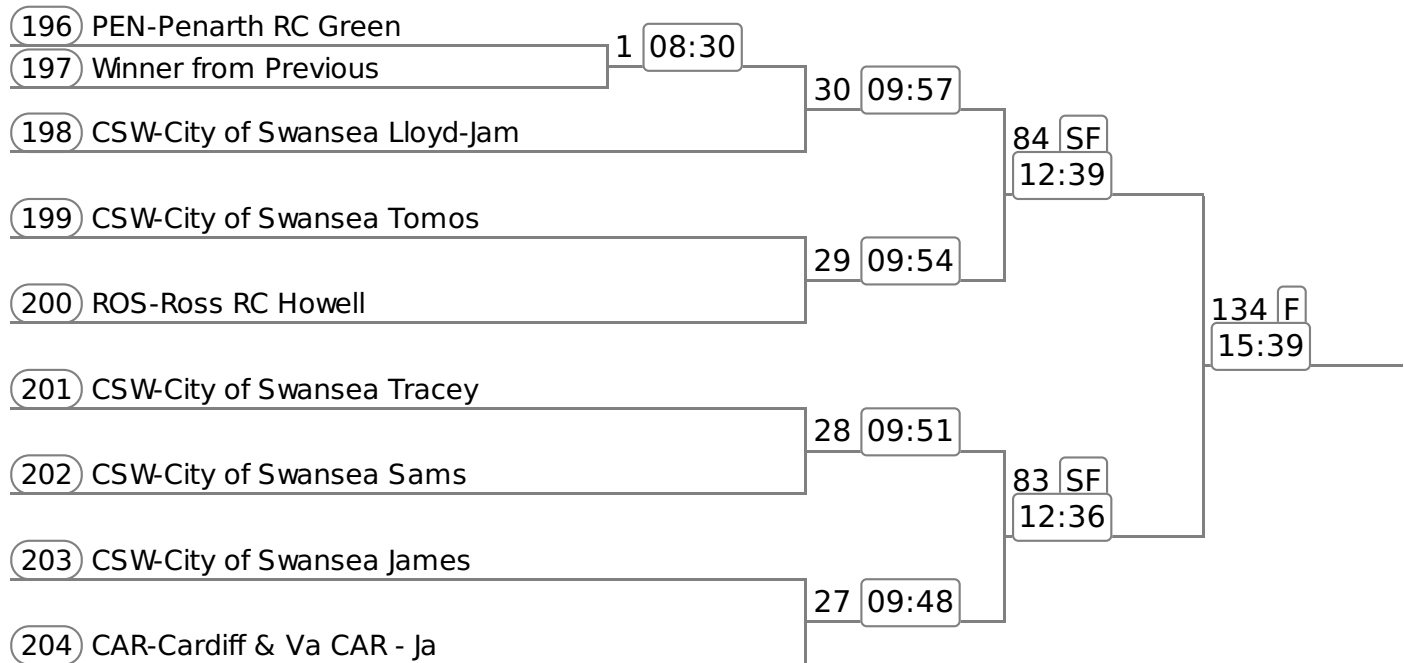

Event: 1 - Mx.IM1.8+

Event: 2 - IM3.4+

Event: 3 - NOV.4+

Event: 4 - W.IM3.4+

Event: 5 - W.IM3.4x-

Event: 6 - W.NOV.4+

Event: 7 - MasD.4+

207	MON-Monmouth RC Kirkpatrick						
208	WRR-Worcester RC Foulds	52	SF	11:03			
209	LLA-Llandaff RC McTeague						
210	AVN-Avon County Deakin	51	SF	11:00			
					118	F	14:51