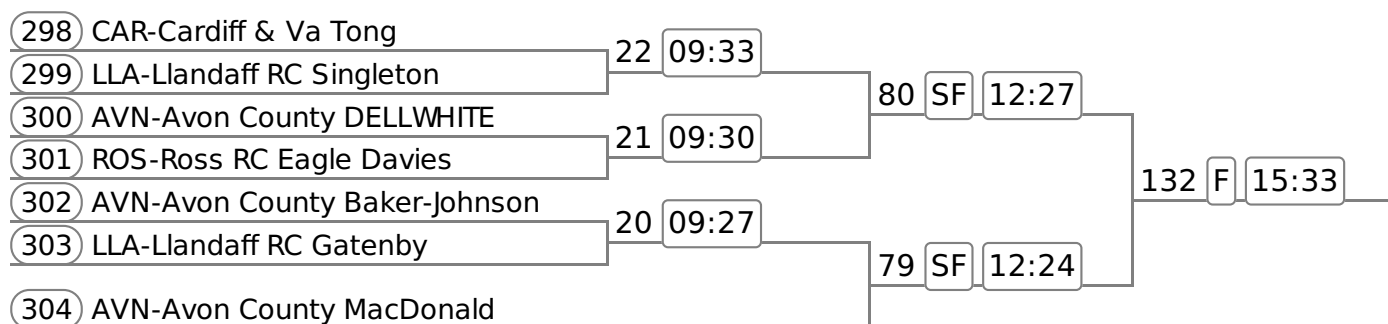

Event: 25 - J13A.1x

Event: 26 - W.J15A.4x+

Event: 27 - J15A.1x

Event: 28 - W.J15A.1x

Event: 29 - W.J15A.2x

Event: 30 - W.J13A.2x

Event: 31 - W.J18A.2x

313	CFC-Cardiff City Norman	31	SF	10:00	100	F	13:57
314	AVN-Avon County McCormack						
315	AVN-Avon County Duckett Noble						

Event: 32 - J16A.1x

316	ABV-A B Severn BC Astbury	33	SF	10:06	102	F	14:03
317	LLA-Llandaff RC Bowman						
318	LLA-Llandaff RC Wing						

Event: 33 - W.J16A.1x

319	CAR-Cardiff & Va Radcliff	34	SF	10:09	103	F	14:06
320	AVN-Avon County Churchman						
321	ROS-Ross RC Taylor						