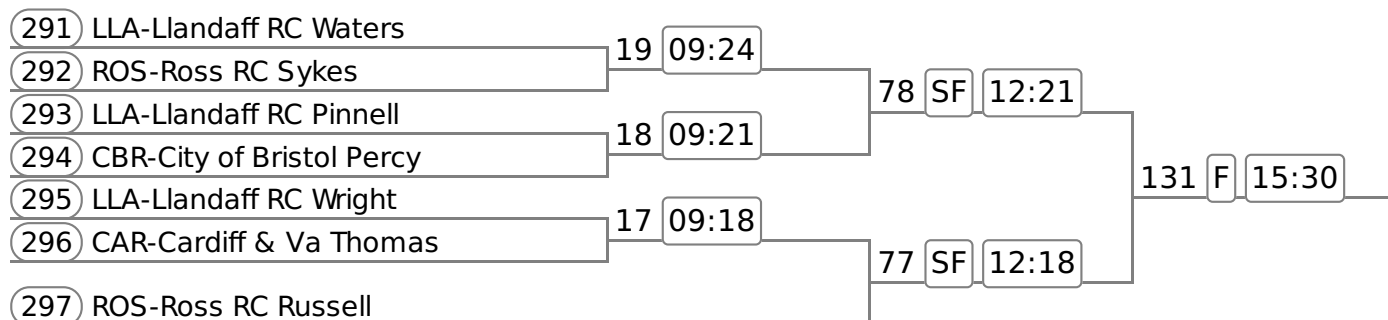

Event: 25 - J13A.1x

Event: 26 - W.J15A.4x+

Event: 27 - J15A.1x

Event: 28 - W.J15A.1x

Event: 29 - W.J15A.2x

Event: 30 - W.J13A.2x

Event: 31 - W.J18A.2x

313	CFC-Cardiff City Norman	31	SF	10:00	100	F	13:57
314	AVN-Avon County McCormack						
315	AVN-Avon County Duckett Noble						

Event: 32 - J16A.1x

316	ABV-A B Severn BC Astbury	33	SF	10:06	102	F	14:03
317	LLA-Llandaff RC Bowman						
318	LLA-Llandaff RC Wing						

Event: 33 - W.J16A.1x

319	CAR-Cardiff & Va Radcliff	34	SF	10:09	103	F	14:06
320	AVN-Avon County Churchman						
321	ROS-Ross RC Taylor						