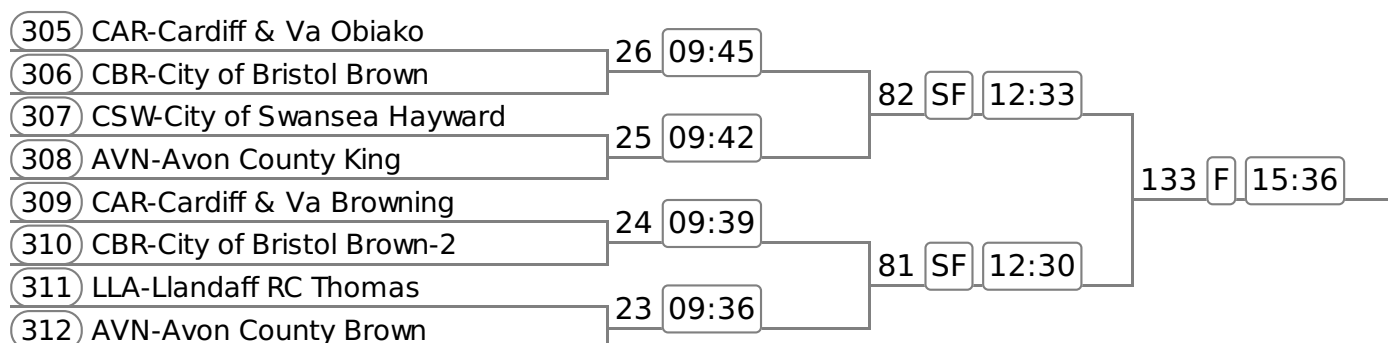

Event: 25 - J13A.1x

Event: 26 - W.J15A.4x+

Event: 27 - J15A.1x

Event: 28 - W.J15A.1x

Event: 29 - W.J15A.2x

Event: 30 - W.J13A.2x

Event: 31 - W.J18A.2x

313	CFC-Cardiff City Norman	31	SF	10:00	100	F	13:57
314	AVN-Avon County McCormack						
315	AVN-Avon County Duckett Noble						

Event: 32 - J16A.1x

316	ABV-A B Severn BC Astbury	33	SF	10:06	102	F	14:03
317	LLA-Llandaff RC Bowman						
318	LLA-Llandaff RC Wing						

Event: 33 - W.J16A.1x

319	CAR-Cardiff & Va Radcliff	34	SF	10:09	103	F	14:06
320	AVN-Avon County Churchman						
321	ROS-Ross RC Taylor						